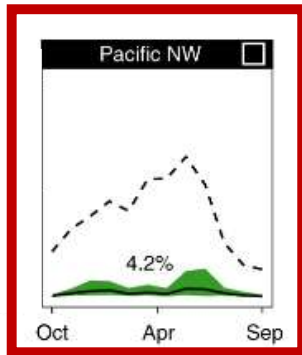

-- Monthly total flow fraction
— Monthly floodplain flow fraction
% Percent annual floodplain flow

Modified from: Scott, Gomez-Velez, Jones, and Harvey. 2019. **Floodplain inundation spectrum** across the United States. Nature Communications.