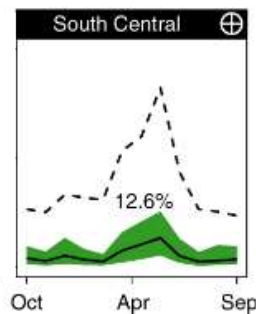

-- Monthly total flow fraction
— Monthly floodplain flow fraction
% Percent annual floodplain flow

Modified from: Scott, Gomez-Velez, Jones, and Harvey. 2019. **Floodplain inundation spectrum** across the United States. Nature Communications.