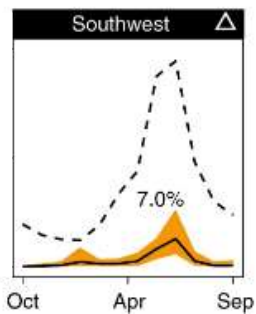

-- Monthly total flow fraction
— Monthly floodplain flow fraction
% Percent annual floodplain flow

Modified from: Scott, Gomez-Velez, Jones, and Harvey. 2019. **Floodplain inundation spectrum** across the United States. Nature Communications.