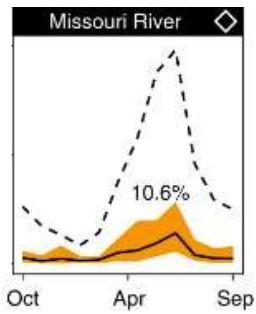

-- Monthly total flow fraction
— Monthly floodplain flow fraction
% Percent annual floodplain flow

Modified from: Scott, Gomez-Velez, Jones, and Harvey. 2019. **Floodplain inundation spectrum** across the United States. Nature Communications.