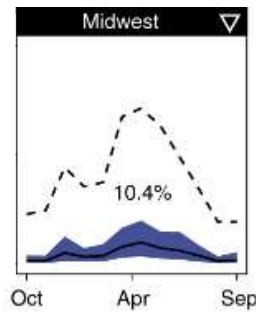

-- Monthly total flow fraction
— Monthly floodplain flow fraction
% Percent annual floodplain flow

Modified from: Scott, Gomez-Velez, Jones, and Harvey. 2019. **Floodplain inundation spectrum** across the United States. Nature Communications.