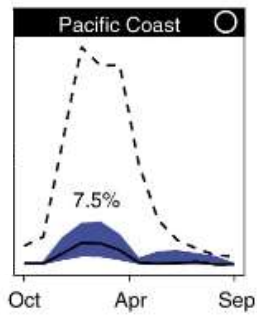

-- Monthly total flow fraction
— Monthly floodplain flow fraction
% Percent annual floodplain flow

Modified from: Scott, Gomez-Velez, Jones, and Harvey. 2019. **Floodplain inundation spectrum** across the United States. Nature Communications.