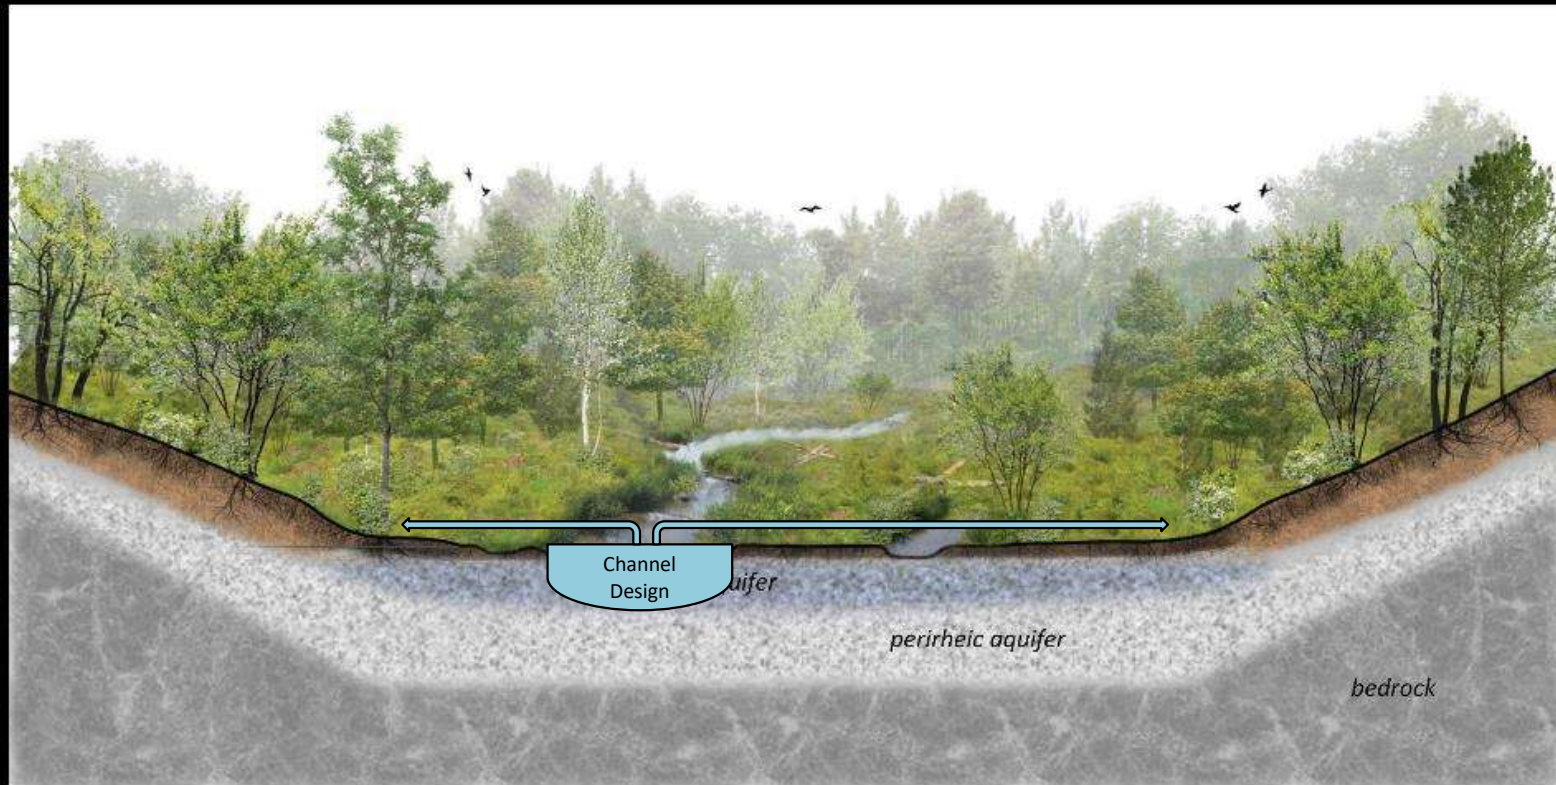

Johnson Creek, Oregon

From: Wohl, Castro, Cluer, Merritts, Powers, Staab, and Thorne. 2021. Rediscovering, Reevaluating, and Restoring Lost River-Wetland Corridors. *Frontiers in Earth Science*.