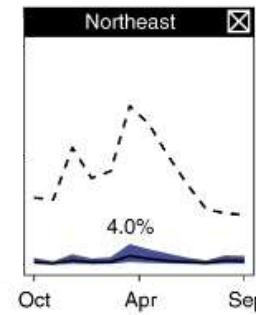

-- Monthly total flow fraction
— Monthly floodplain flow fraction
% Percent annual floodplain flow

Modified from: Scott, Gomez-Velez, Jones, and Harvey. 2019. **Floodplain inundation spectrum** across the United States. Nature Communications.