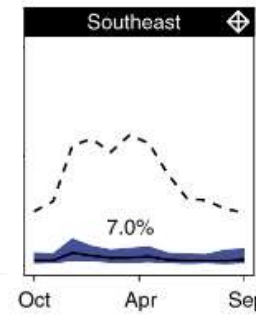

-- Monthly total flow fraction
— Monthly floodplain flow fraction
% Percent annual floodplain flow

Modified from: Scott, Gomez-Velez, Jones, and Harvey. 2019. **Floodplain inundation spectrum** across the United States. Nature Communications.